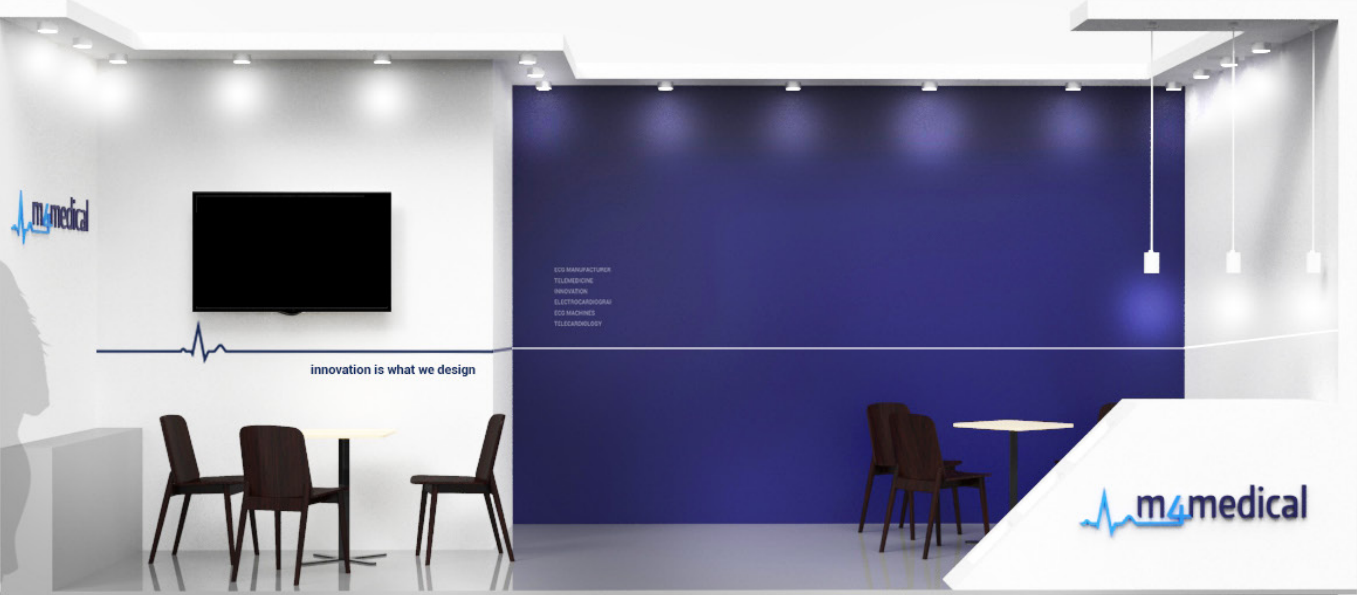

m4medical

innovation is what we design

m4medical

m4medical